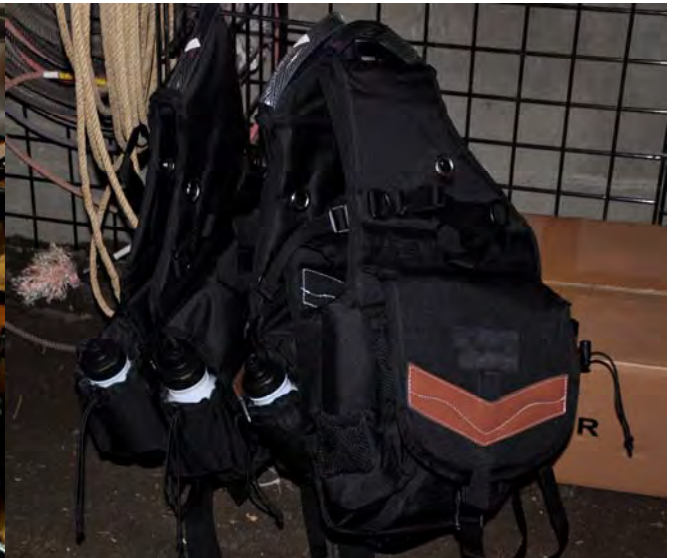

HIGH COUNTRY SUPPLY

Horse & Mule Packing—Camping-Wilderness Rides

Horse Camping or Packing using a single horse. (Your riding horse).